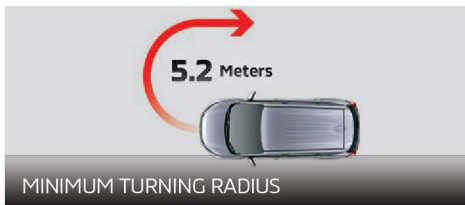

Advanced technology for your journey

Teknologi canggih yang disematkan pada Xpander memberikan dukungan dan kenyamanan saat Anda menikmati perjalanan.